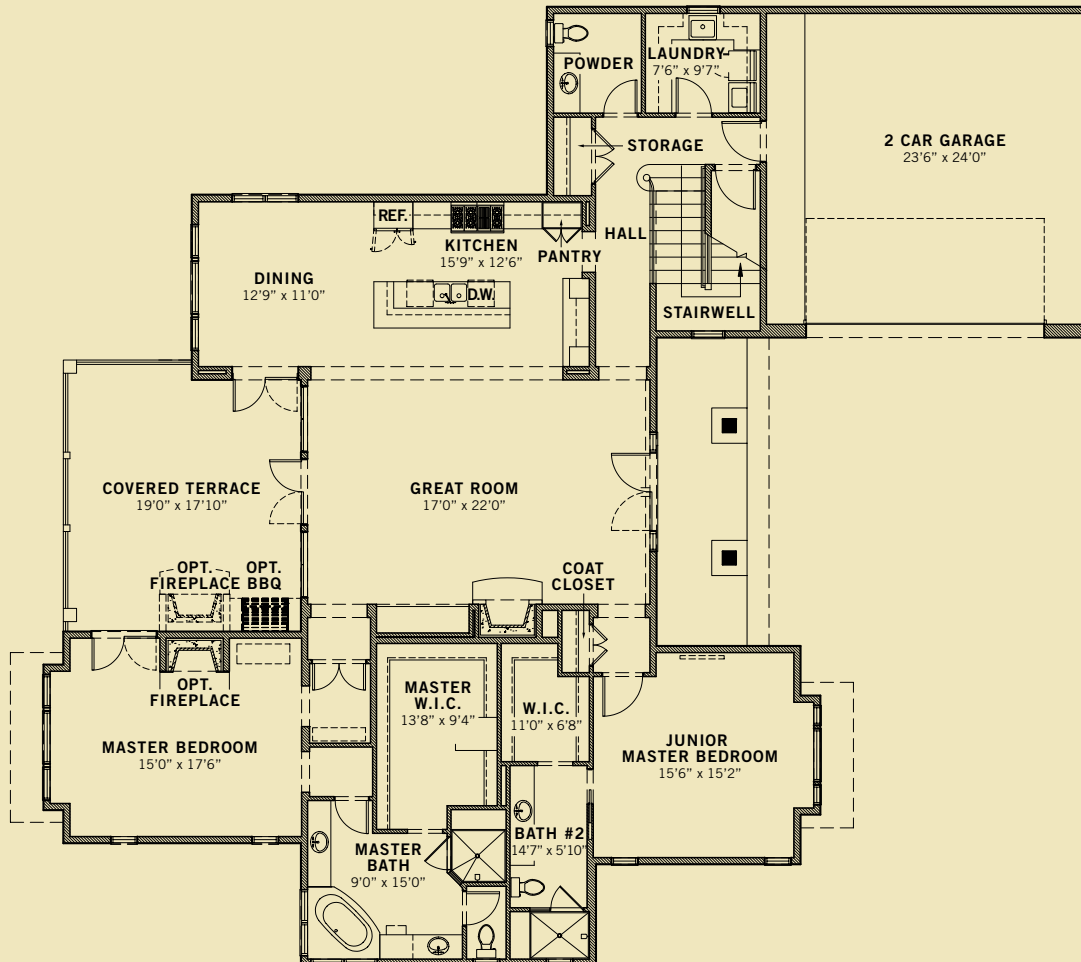

» WINCHESTER »

FRONT ELEVATION

REAR ELEVATION

HERITAGE
COLLECTION
— AT THE RIM —

Exclusively Built by Fratantoni Luxury Estates

WINCHESTER

3 BED, 3.5 BATH
LOWER LEVEL* 1 BED/EXERCISE ROOM, 1.5 BATH

FIRST FLOOR: 2356 SQFT

SECOND FLOOR: 461 SQFT

LOWER LEVEL:* 1760 SQFT

4577 SQFT

**Option Available on all Models*

FIRST FLOOR

SECOND FLOOR

LOWER LEVEL

» REMINGTON «

FRONT ELEVATION

REAR ELEVATION

HERITAGE
COLLECTION
— AT THE RIM —

Exclusively Built by Fratantoni Luxury Estates

REMINGTON

3 BED + DEN, 2.5 BATH
LOWER LEVEL* 1 BED/EXERCISE ROOM, 1.5 BATH

FIRST FLOOR: 1856 SQFT

SECOND FLOOR: 808 SQFT

LOWER LEVEL:* 1182 SQFT

3846 SQFT

**Option Available on all Models*

FIRST FLOOR

SECOND FLOOR

LOWER LEVEL

» COACH HOUSE «