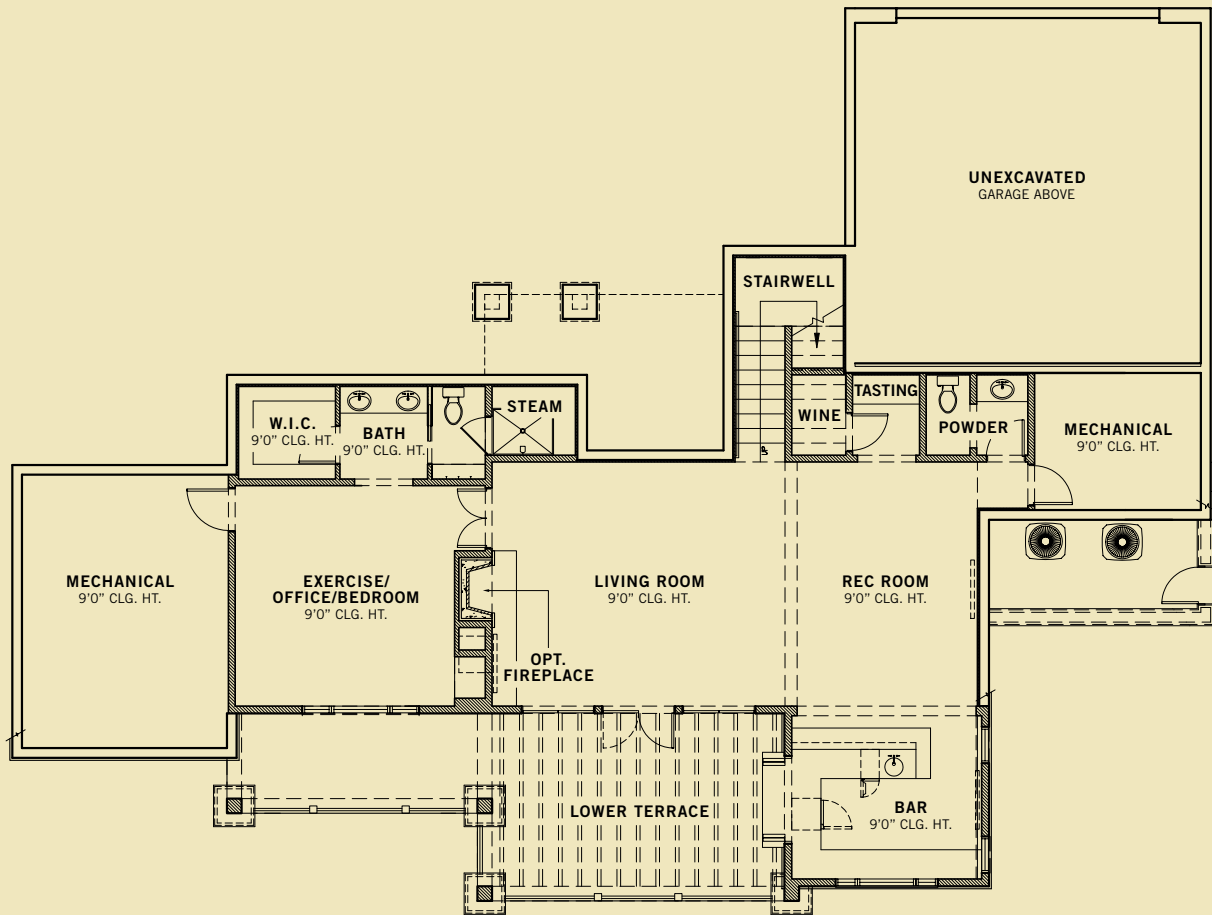

FRONT ELEVATION

REAR ELEVATION

HERITAGE
COLLECTION
— AT THE RIM —

Exclusively Built by Fratantoni Luxury Estates

REMINGTON

3 BED + DEN, 2.5 BATH
LOWER LEVEL* 1 BED/EXERCISE ROOM, 1.5 BATH

FIRST FLOOR: 1856 SQFT

FRONT ELEVATION

REAR ELEVATION

HERITAGE
COLLECTION
— AT THE RIM —

Exclusively Built by Fratantoni Luxury Estates

COACH HOUSE

2 BED + DEN + LOFT, 2.5 BATH
LOWER LEVEL* 1 BED/EXERCISE ROOM, 1.5 BATH

FIRST FLOOR: 1871 SQFT

SECOND FLOOR: 711 SQFT

LOWER LEVEL:* 1871 SQFT

4453 SQFT

**Option Available on all Models*

FIRST FLOOR

SECOND FLOOR

LOWER LEVEL