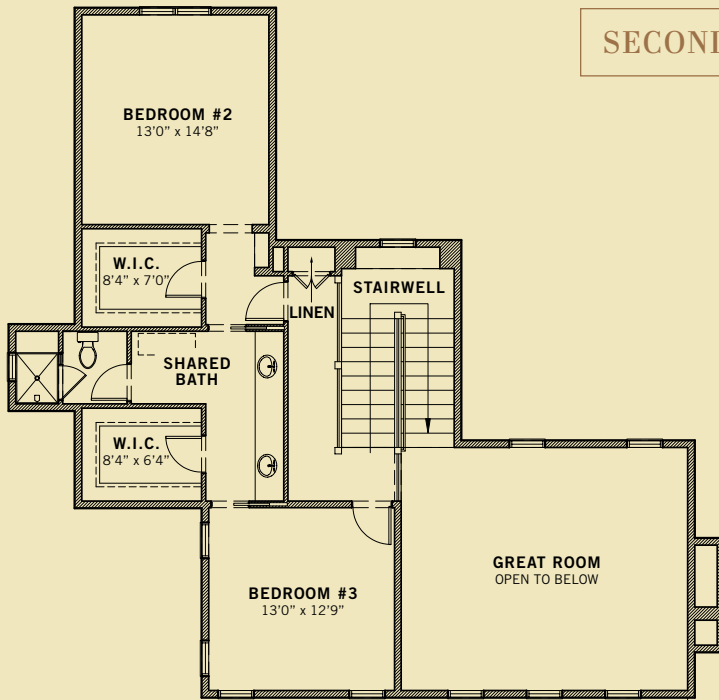

FRONT ELEVATION

REAR ELEVATION

HERITAGE
COLLECTION
— AT THE RIM —

Exclusively Built by Fratantoni Luxury Estates

REMINGTON

3 BED + DEN, 2.5 BATH
LOWER LEVEL* 1 BED/EXERCISE ROOM, 1.5 BATH

FIRST FLOOR: 1856 SQFT

SECOND FLOOR: 808 SQFT

LOWER LEVEL:* 1182 SQFT

3846 SQFT

**Option Available on all Models*

FIRST FLOOR

SECOND FLOOR

LOWER LEVEL

» COACH HOUSE «

FRONT ELEVATION

REAR ELEVATION

HERITAGE
COLLECTION
— AT THE RIM —

Exclusively Built by Fratantoni Luxury Estates

COACH HOUSE

2 BED + DEN + LOFT, 2.5 BATH
LOWER LEVEL* 1 BED/EXERCISE ROOM, 1.5 BATH

FIRST FLOOR: 1871 SQFT