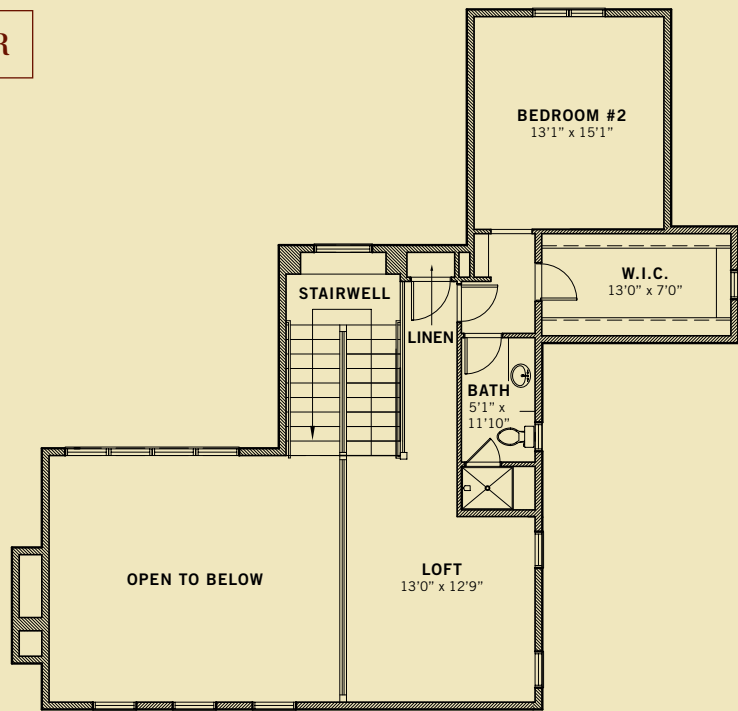

» WINCHESTER »

FRONT ELEVATION

REAR ELEVATION

HERITAGE
COLLECTION
— AT THE RIM —

Exclusively Built by Fratantoni Luxury Estates

WINCHESTER

3 BED, 3.5 BATH
LOWER LEVEL* 1 BED/EXERCISE ROOM, 1.5 BATH

FIRST FLOOR: 2356 SQFT

FRONT ELEVATION

REAR ELEVATION

HERITAGE
COLLECTION
— AT THE RIM —

Exclusively Built by Fratantoni Luxury Estates

REMINGTON

3 BED + DEN, 2.5 BATH
LOWER LEVEL* 1 BED/EXERCISE ROOM, 1.5 BATH

FIRST FLOOR: 1856 SQFT

FRONT ELEVATION

REAR ELEVATION

HERITAGE
COLLECTION
— AT THE RIM —

Exclusively Built by Fratantoni Luxury Estates

COACH HOUSE

2 BED + DEN + LOFT, 2.5 BATH
LOWER LEVEL* 1 BED/EXERCISE ROOM, 1.5 BATH

FIRST FLOOR: 1871 SQFT

SECOND FLOOR: 711 SQFT

LOWER LEVEL:* 1871 SQFT

4453 SQFT

**Option Available on all Models*

FIRST FLOOR

SECOND FLOOR

LOWER LEVEL