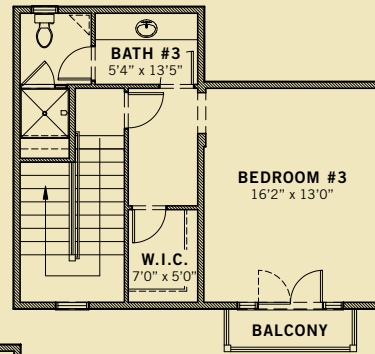

SECOND FLOOR: 461 SQFT

LOWER LEVEL:* 1760 SQFT

4577 SQFT

**Option Available on all Models*

FIRST FLOOR

SECOND FLOOR

LOWER LEVEL

» REMINGTON «

FRONT ELEVATION

REAR ELEVATION

HERITAGE
COLLECTION
— AT THE RIM —

Exclusively Built by Fratantoni Luxury Estates

REMINGTON

3 BED + DEN, 2.5 BATH
LOWER LEVEL* 1 BED/EXERCISE ROOM, 1.5 BATH

FIRST FLOOR: 1856 SQFT

SECOND FLOOR: 808 SQFT

LOWER LEVEL:* 1182 SQFT

3846 SQFT

**Option Available on all Models*

FIRST FLOOR

SECOND FLOOR

LOWER LEVEL

» COACH HOUSE «