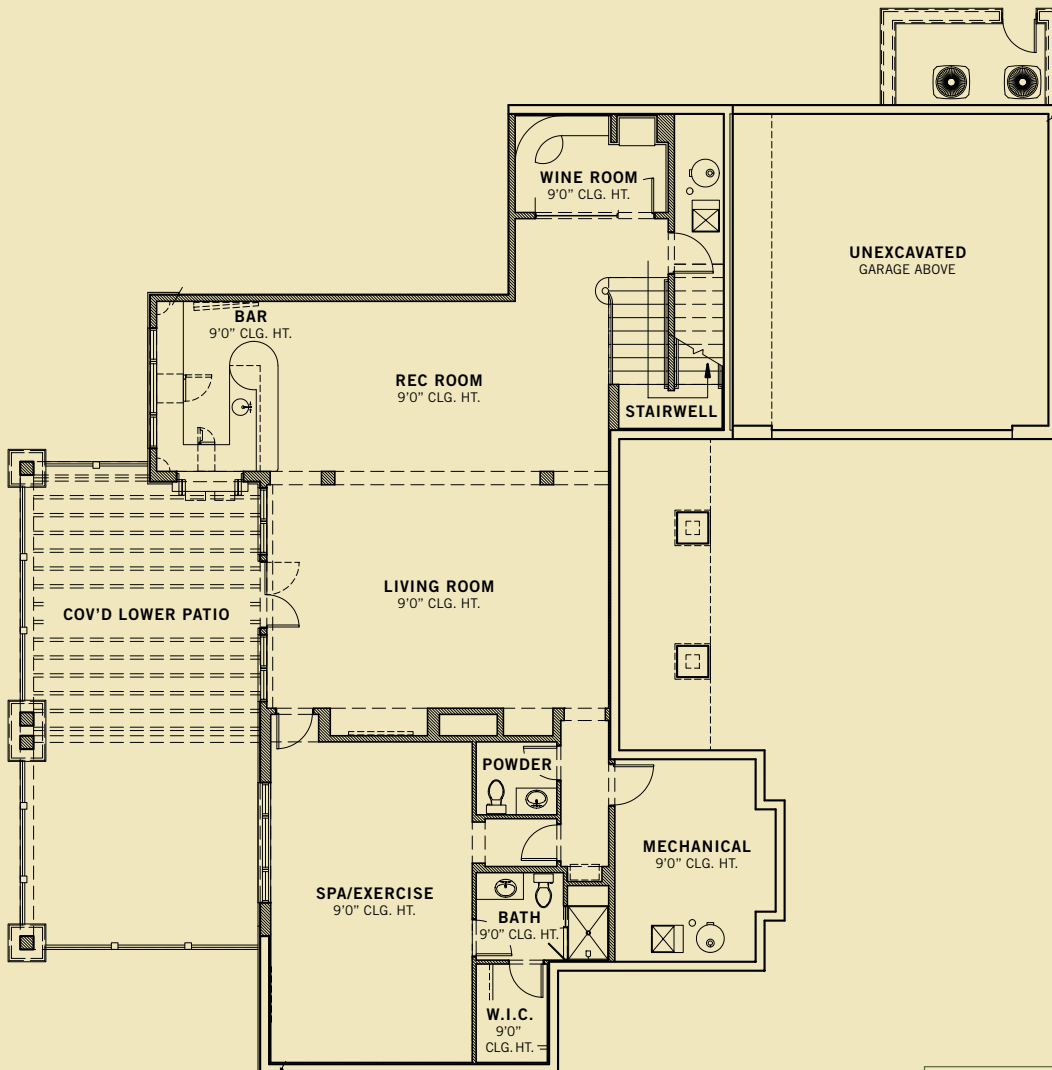

» WINCHESTER »

FRONT ELEVATION

REAR ELEVATION

HERITAGE
COLLECTION
— AT THE RIM —

Exclusively Built by Fratantoni Luxury Estates

WINCHESTER

3 BED, 3.5 BATH
LOWER LEVEL* 1 BED/EXERCISE ROOM, 1.5 BATH

FIRST FLOOR: 2356 SQFT

SECOND FLOOR: 461 SQFT

LOWER LEVEL:* 1760 SQFT

4577 SQFT

**Option Available on all Models*

FIRST FLOOR

SECOND FLOOR

LOWER LEVEL

» REMINGTON «

FRONT ELEVATION

REAR ELEVATION

HERITAGE
COLLECTION
— AT THE RIM —

Exclusively Built by Fratantoni Luxury Estates

REMINGTON

3 BED + DEN, 2.5 BATH
LOWER LEVEL* 1 BED/EXERCISE ROOM, 1.5 BATH

FIRST FLOOR: 1856 SQFT

SECOND FLOOR: 808 SQFT

LOWER LEVEL:* 1182 SQFT

3846 SQFT

**Option Available on all Models*

FIRST FLOOR

SECOND FLOOR

LOWER LEVEL

» COACH HOUSE «