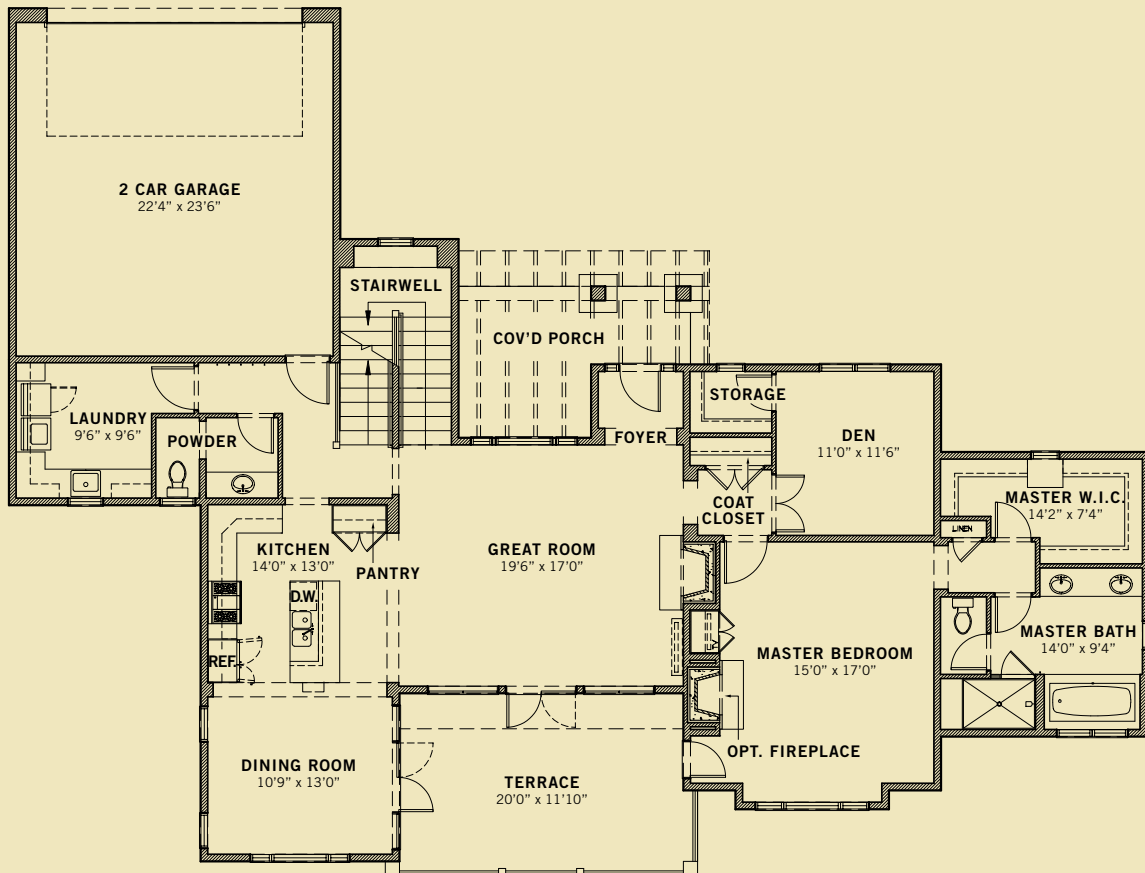

SECOND FLOOR: 461 SQFT

LOWER LEVEL:* 1760 SQFT

4577 SQFT

**Option Available on all Models*

FIRST FLOOR

SECOND FLOOR

LOWER LEVEL

» REMINGTON «

FRONT ELEVATION

REAR ELEVATION

HERITAGE
COLLECTION
— AT THE RIM —

Exclusively Built by Fratantoni Luxury Estates

REMINGTON

3 BED + DEN, 2.5 BATH
LOWER LEVEL* 1 BED/EXERCISE ROOM, 1.5 BATH

FIRST FLOOR: 1856 SQFT

SECOND FLOOR: 808 SQFT

LOWER LEVEL:* 1182 SQFT

3846 SQFT

**Option Available on all Models*

FIRST FLOOR

SECOND FLOOR

LOWER LEVEL

» COACH HOUSE «

FRONT ELEVATION

REAR ELEVATION

HERITAGE
COLLECTION
— AT THE RIM —

Exclusively Built by Fratantoni Luxury Estates

COACH HOUSE

2 BED + DEN + LOFT, 2.5 BATH
LOWER LEVEL* 1 BED/EXERCISE ROOM, 1.5 BATH

FIRST FLOOR: 1871 SQFT