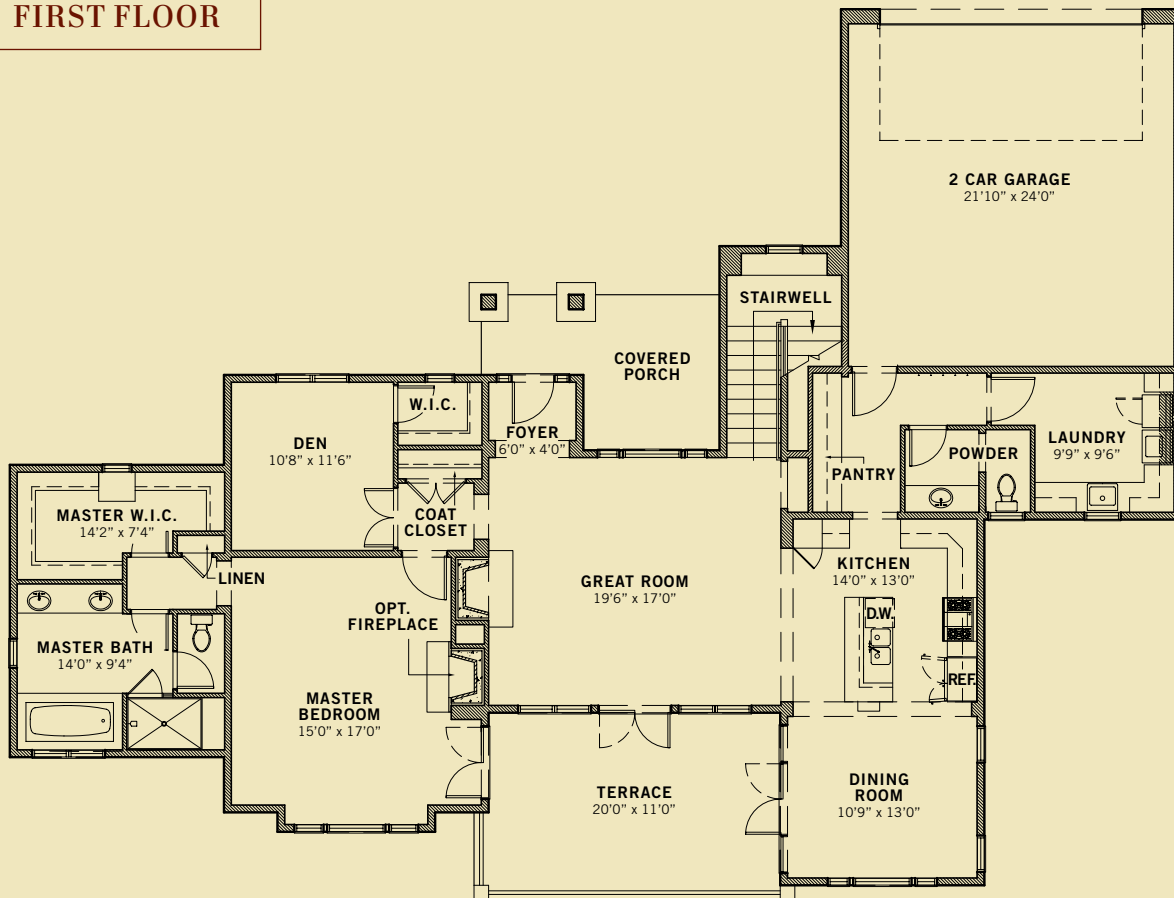

FRONT ELEVATION

REAR ELEVATION

HERITAGE
COLLECTION
— AT THE RIM —

Exclusively Built by Fratantoni Luxury Estates

REMINGTON

3 BED + DEN, 2.5 BATH
LOWER LEVEL* 1 BED/EXERCISE ROOM, 1.5 BATH

FIRST FLOOR: 1856 SQFT

FRONT ELEVATION

REAR ELEVATION

HERITAGE
COLLECTION
— AT THE RIM —

Exclusively Built by Fratantoni Luxury Estates

COACH HOUSE

2 BED + DEN + LOFT, 2.5 BATH
LOWER LEVEL* 1 BED/EXERCISE ROOM, 1.5 BATH

FIRST FLOOR: 1871 SQFT

SECOND FLOOR: 711 SQFT

LOWER LEVEL:* 1871 SQFT

4453 SQFT

**Option Available on all Models*

FIRST FLOOR

SECOND FLOOR

LOWER LEVEL