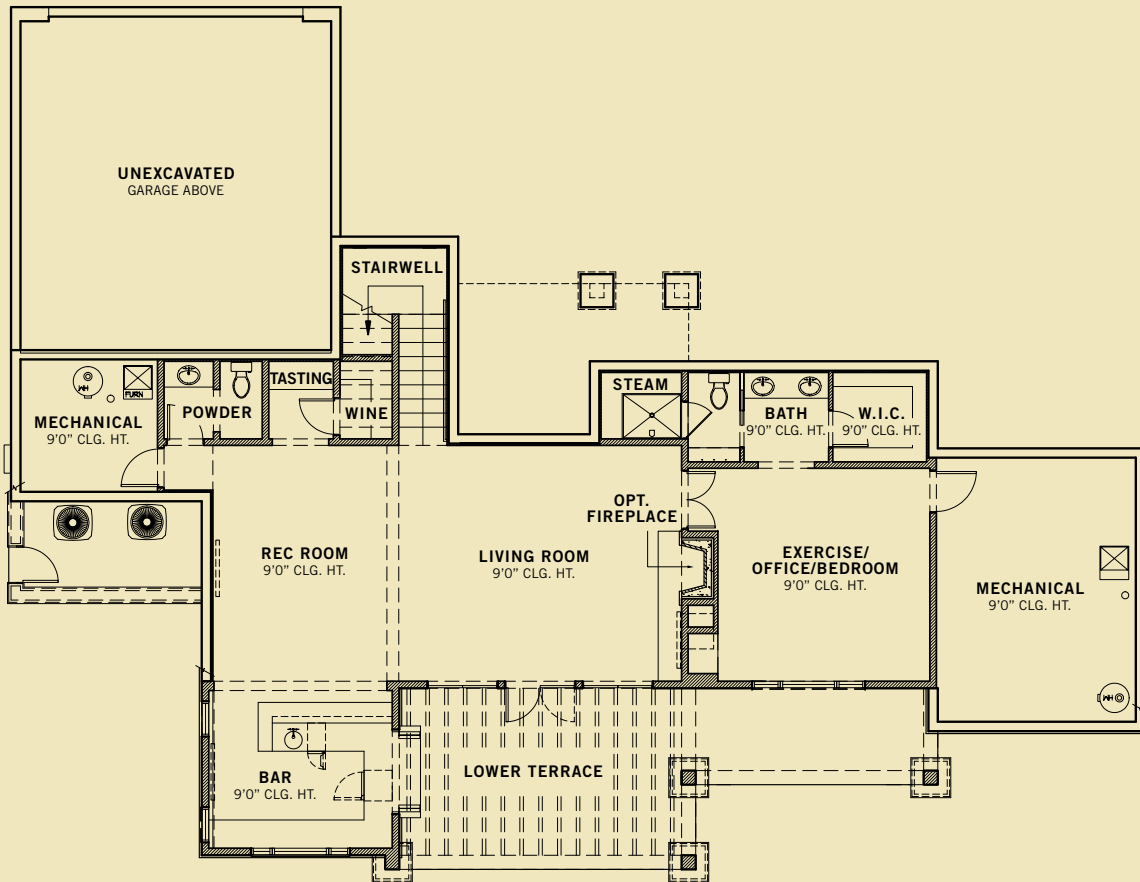

FRONT ELEVATION

REAR ELEVATION

HERITAGE
COLLECTION
— AT THE RIM —

Exclusively Built by Fratantoni Luxury Estates

REMINGTON

3 BED + DEN, 2.5 BATH
LOWER LEVEL* 1 BED/EXERCISE ROOM, 1.5 BATH

FIRST FLOOR: 1856 SQFT

SECOND FLOOR: 808 SQFT

LOWER LEVEL:* 1182 SQFT

3846 SQFT

**Option Available on all Models*

FIRST FLOOR

SECOND FLOOR

LOWER LEVEL

» COACH HOUSE «

FRONT ELEVATION

REAR ELEVATION

HERITAGE
COLLECTION
— AT THE RIM —

Exclusively Built by Fratantoni Luxury Estates

COACH HOUSE

2 BED + DEN + LOFT, 2.5 BATH
LOWER LEVEL* 1 BED/EXERCISE ROOM, 1.5 BATH

FIRST FLOOR: 1871 SQFT

SECOND FLOOR: 711 SQFT

LOWER LEVEL:* 1871 SQFT

4453 SQFT

**Option Available on all Models*

FIRST FLOOR

SECOND FLOOR

LOWER LEVEL